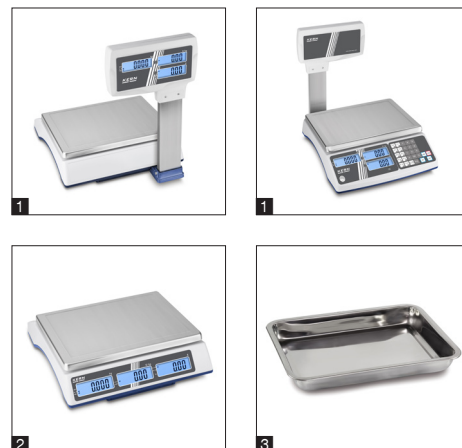

Robust retail scale with large item memory and user-friendly handling, verification optional

Application examples

- retail shops
- Weekly markets
- farm shops
- Fruit and vegetable sales

Note: Official verification is mandatory for commercial trade

Features

- **1** KERN RIB-HM: Elevated display backlit, height of stand approx. 405 mm
- **2** KERN RIB-M: Second display on the back of the balance
- Three displays for weight display (verifiable), unit price, total price
- 10 direct price keys for frequently recurring article prices
- Memory (PLU) for 20 article prices
- Energy management: Backlight turns off after 5 sec, can be switched off
- Soil-resistant construction through water channels at the frame of the housing and sealing rings over the upper housing inlets
- Protective working cover included with delivery

Technical data

- Large backlit LCD displays, digit height 18 mm
- Dimensions weighing surface, stainless steel, WxD 294x225 mm
- Overall dimensions WxDxH
KERN RIB-M: 325x340x115 mm
KERN RIB-HM: 325x340x405 mm
- Net weight
KERN RIB-M: approx. 3,2 kg
KERN RIB-HM: approx. 3,8 kg
- Permissible ambient temperature -10 °C/40 °C

Accessories

- Protective working cover, scope of delivery 5 items, KERN RIB-A01S05
- Internal rechargeable battery pack, operating time up to 80 h without backlight, charging time approx. 14 h, KERN GAB-A04
- **3** Tare pan made from stainless steel, ideal for weighing loose small parts as well as fruits, vegetables, etc., overall dimensions WxDxH 400x300x45 mm, KERN RFS-A02